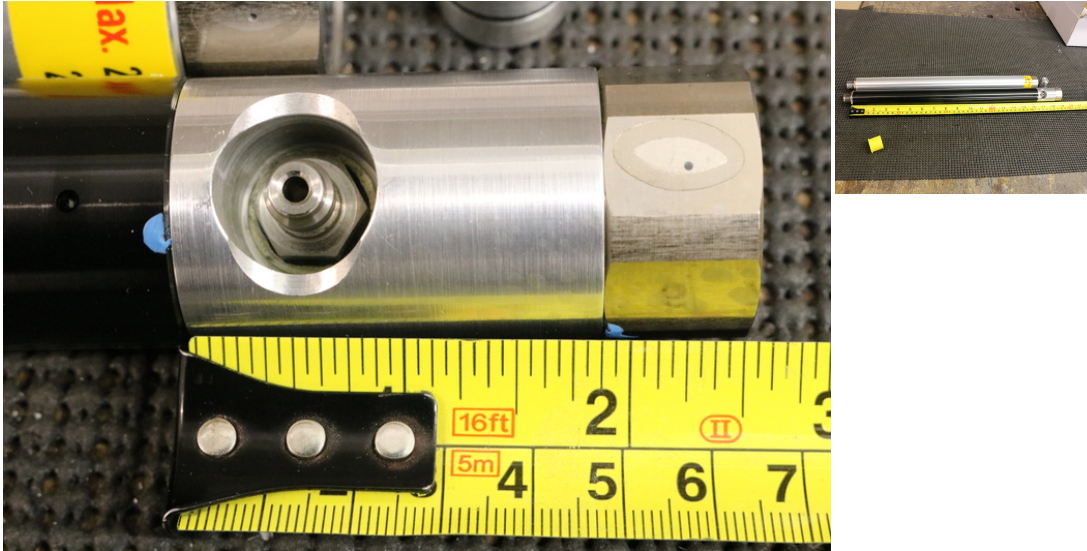

Anschutz 9015 Air Rifles

£ 350

Description

9015 QUICK FILL CYLINDER FOR ANSHUTZ AIR RIFLE. THIS MODEL IS A CITY AIR WEAPONS WITH FOSTER FITTING (USE LONG FITTING) WE ALSO SUPPLY RATWORKS MADE QUICK FILL WITH HW100 PROBE WE ALSO...WELL LOOK AT OUR STOCK OF 9015 MODELS TUNED.

Condition: Brand New

Make: Anschutz

Model: 9015

Mechanism: Back Action

Orientation: Left Handed

Your reference: QF FOSTER

Recommended Usage: Game
